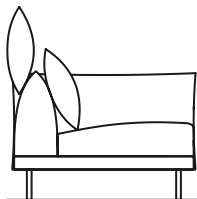

Nubes

design
Studio Viganò

In Nubes spiccano il cuscino di seduta a doppia densità differenziata ricoperto da materassino di piuma d'oca e lo schienale con movimento up and down in metallo e cinghia elastica rivestita di gomme a doppia densità.

Striking features in Nubes are the double density seat cushion with goose feather wrap, the metal up-and-down movement mechanism of the backrest and elastic webbing covered with double density foam.

altezza	height	80–102 cm
altezza seduta	seat height	42 cm
altezza bracciolo	arm height	68 cm
profondità	depth	105 cm
profondità seduta	seat depth	60–73 cm