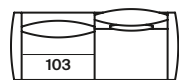

Striking features in Nubes are the double density seat cushion with goose feather wrap, the metal up-and-down movement mechanism of the backrest and elastic webbing covered with double density foam.

|                   |             |           |
|-------------------|-------------|-----------|
| altezza           | height      | 80–102 cm |
| altezza seduta    | seat height | 42 cm     |
| altezza bracciolo | arm height  | 68 cm     |
| profondità        | depth       | 105 cm    |
| profondità seduta | seat depth  | 60–73 cm  |

### divano sofa

198

218

238

281