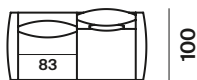

divano sofa

198