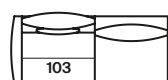

Nubes

design
Studio Viganò

In Nubes spiccano il cuscino di seduta a doppia densità differenziata ricoperto da materassino di piuma d'oca e lo schienale con movimento up and down in metallo e cinghia elastica rivestita di gomme a doppia densità.

Striking features in Nubes are the double density seat cushion with goose feather wrap, the metal up-and-down movement mechanism of the backrest and elastic webbing covered with double density foam.

altezza	height	80–102 cm
altezza seduta	seat height	42 cm
altezza bracciolo	arm height	68 cm
profondità	depth	105 cm
profondità seduta	seat depth	60–73 cm

divano sofa

198

218

238

281

laterali sx side elements sx

182

202

222

laterali dx side elements dx

182

202

222

penisola sx chaise longues sx

122

122

penisola dx chaise longues dx

pouf pouf

95