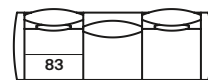

Striking features in Nubes are the double density seat cushion with goose feather wrap, the metal up-and-down movement mechanism of the backrest and elastic webbing covered with double density foam.

|                   |             |           |
|-------------------|-------------|-----------|
| altezza           | height      | 80–102 cm |
| altezza seduta    | seat height | 42 cm     |
| altezza bracciolo | arm height  | 68 cm     |
| profondità        | depth       | 105 cm    |
| profondità seduta | seat depth  | 60–73 cm  |

### divano sofa

198

218

238

281

### laterali sx side elements sx

182

202

222